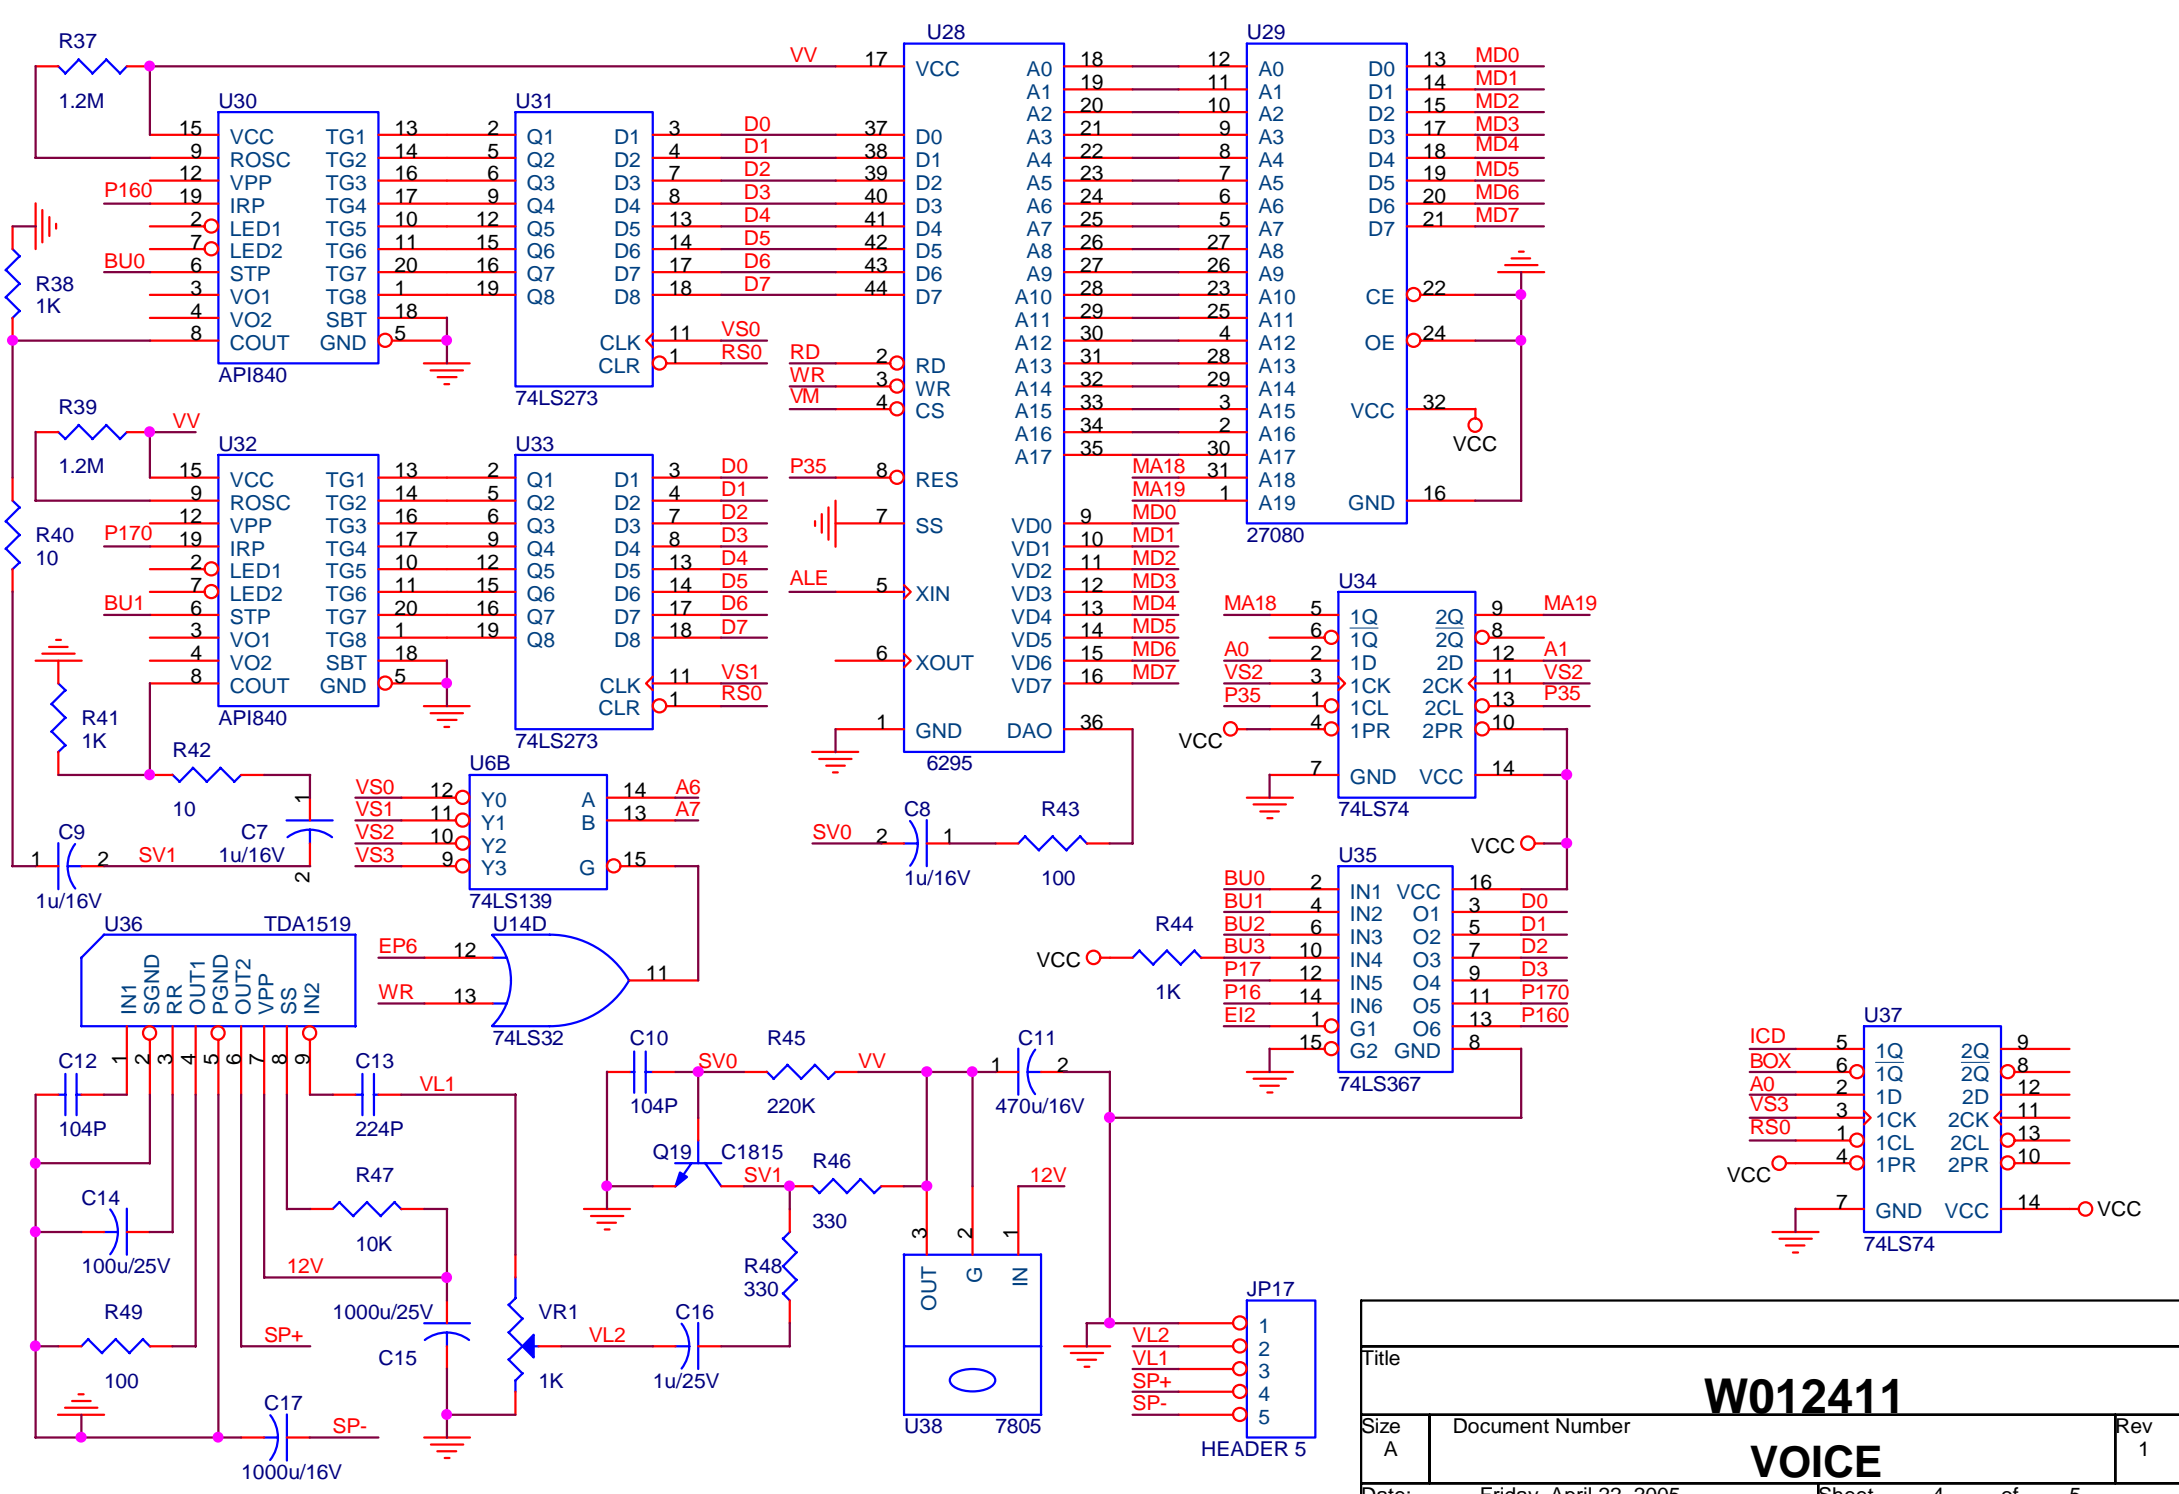

Title		
W012411		
Size A	Document Number	Rev 1
MAIN		
Date:	Friday, April 22, 2005	Sheet 1 of 5

Title			W012411		
Size	Document Number				Rev
A	DIPSW				1
Date:	Friday, April 22, 2005	Sheet	2	of	5

Title		
W012411		
Size	Document Number	Rev
A		GIFE
Date:	Friday, April 22, 2005	Sheet 3 of 5

<RevCode>

Title		
W012411		
Size	Document Number	Rev
A	VOICE	1
Date:	Friday, April 22, 2005	Sheet 4 of 5