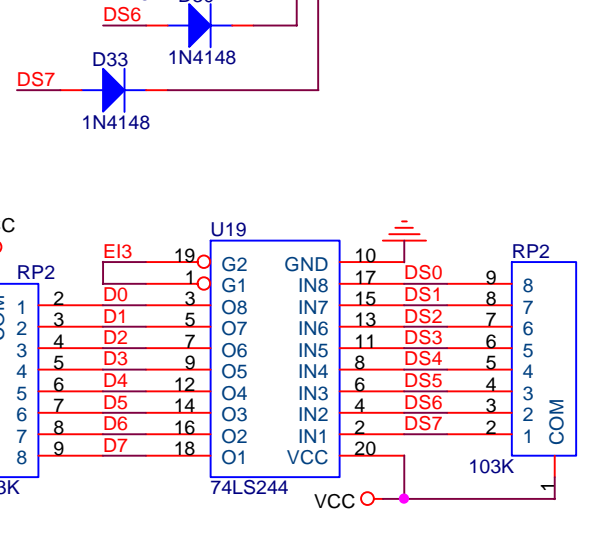

Title		
W012411		
Size A	Document Number	Rev 1
MAIN		
Date:	Friday, April 22, 2005	Sheet 1 of 5

Title			W012411		
Size	Document Number				Rev
A	DIPSW				1
Date:	Friday, April 22, 2005	Sheet	2	of	5

Title		
W012411		
Size	Document Number	Rev
A		GIFE
Date:	Friday, April 22, 2005	Sheet 3 of 5