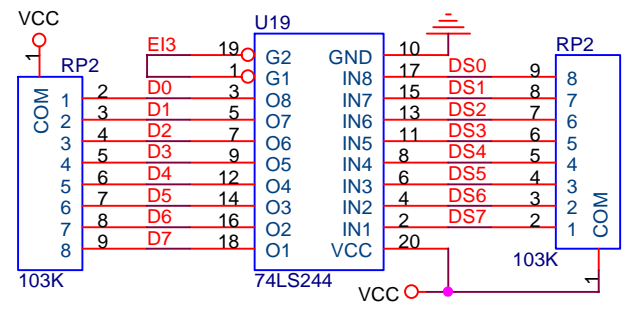

Title		
W012411		
Size A	Document Number	Rev 1
MAIN		
Date:	Friday, April 22, 2005	Sheet 1 of 5

Title			W012411		
Size	Document Number				Rev
A	DIPSW				1
Date:	Friday, April 22, 2005	Sheet	2	of	5

Title		
W012411		
Size	Document Number	Rev
A		GIFE
Date:	Friday, April 22, 2005	Sheet 3 of 5